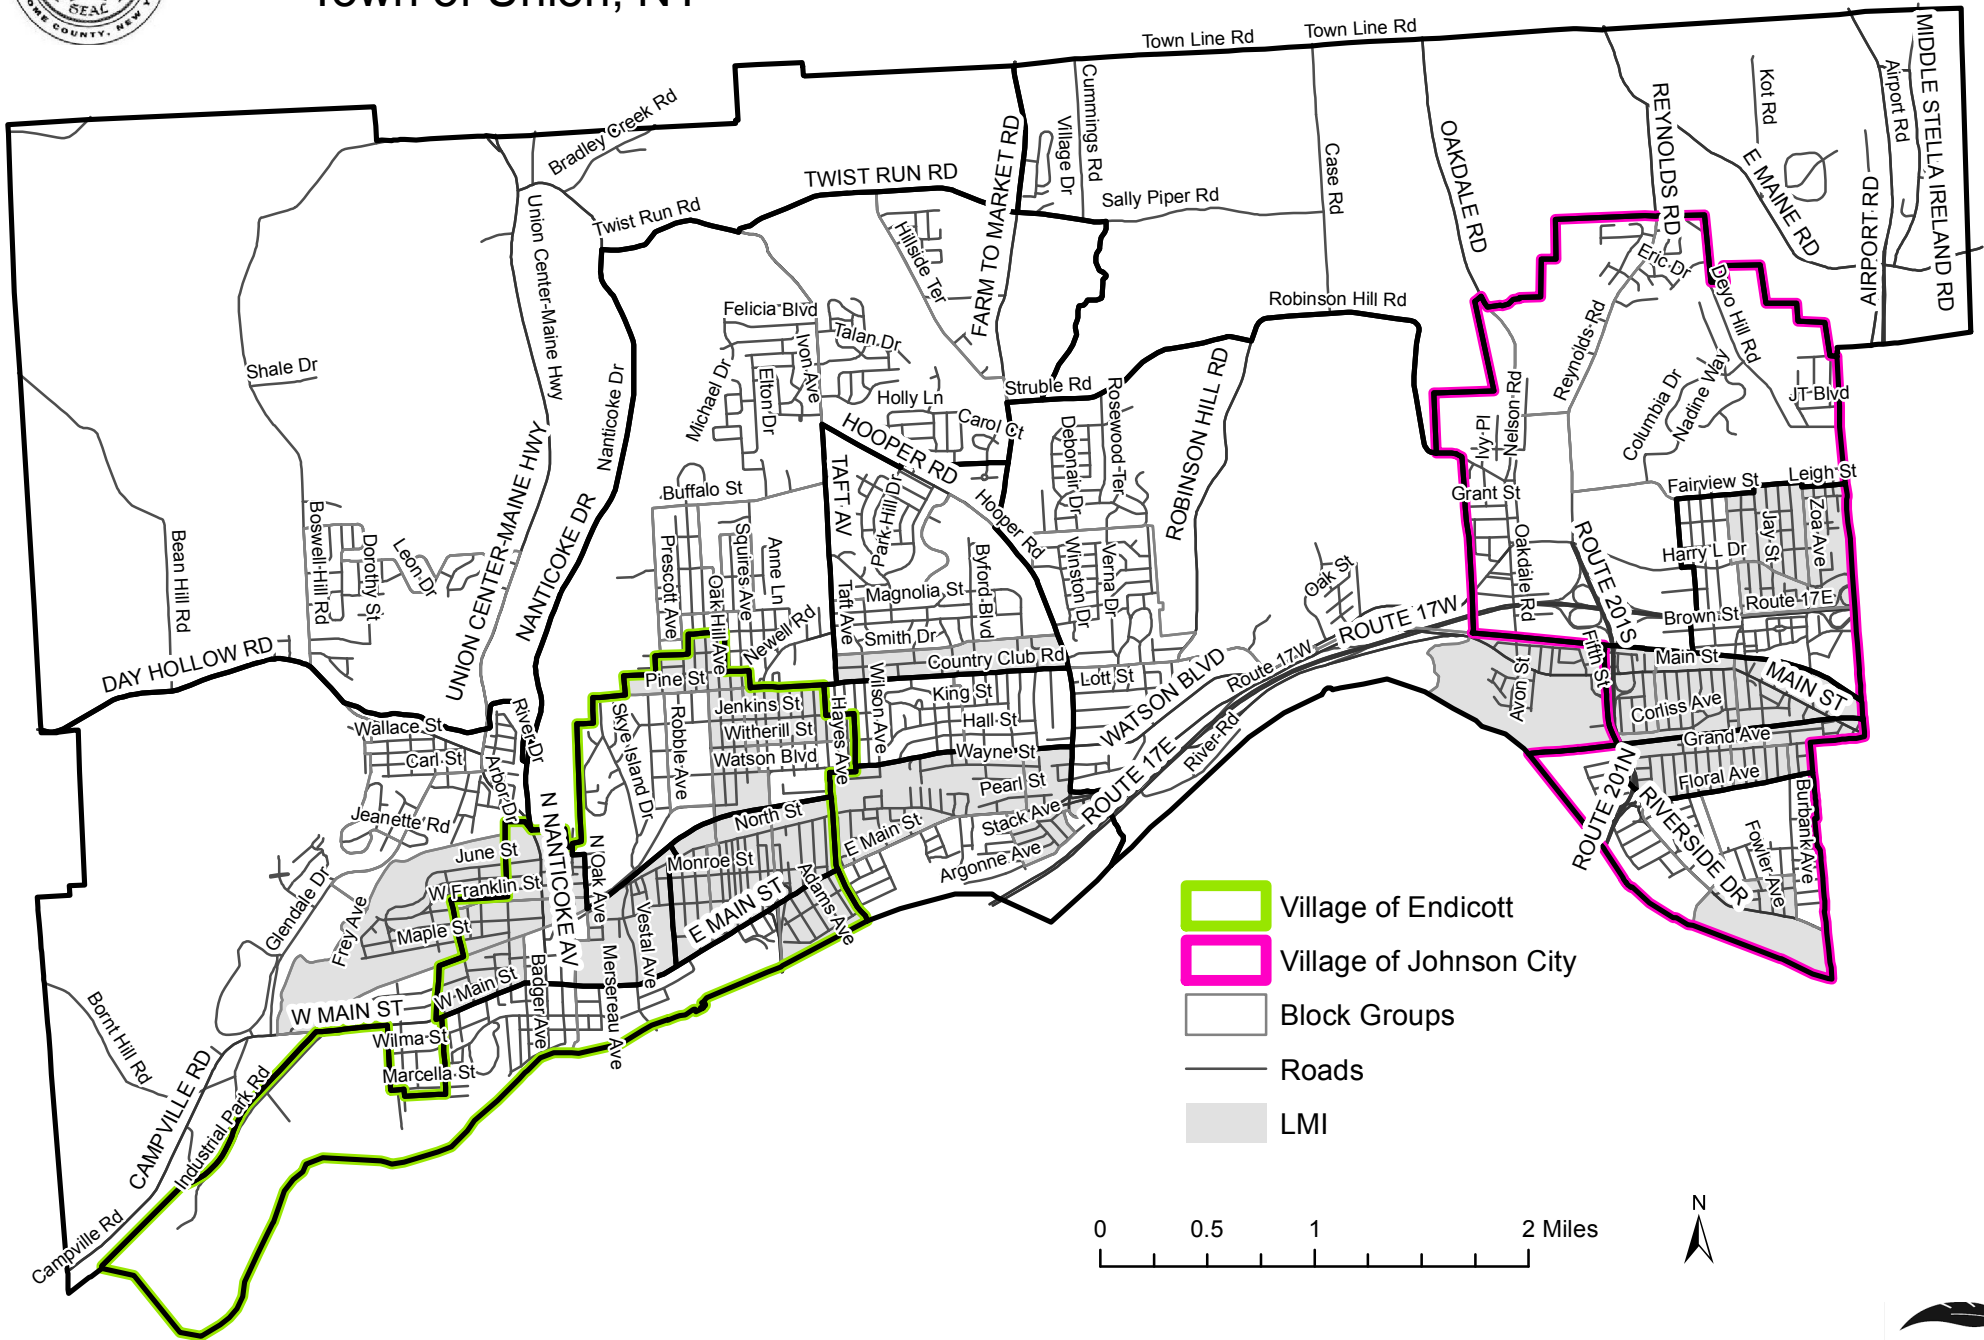

Low/Moderate Income Areas Town of Union, NY

*based on HUD income guidelines for low to moderate income
Updated 3/7/2019