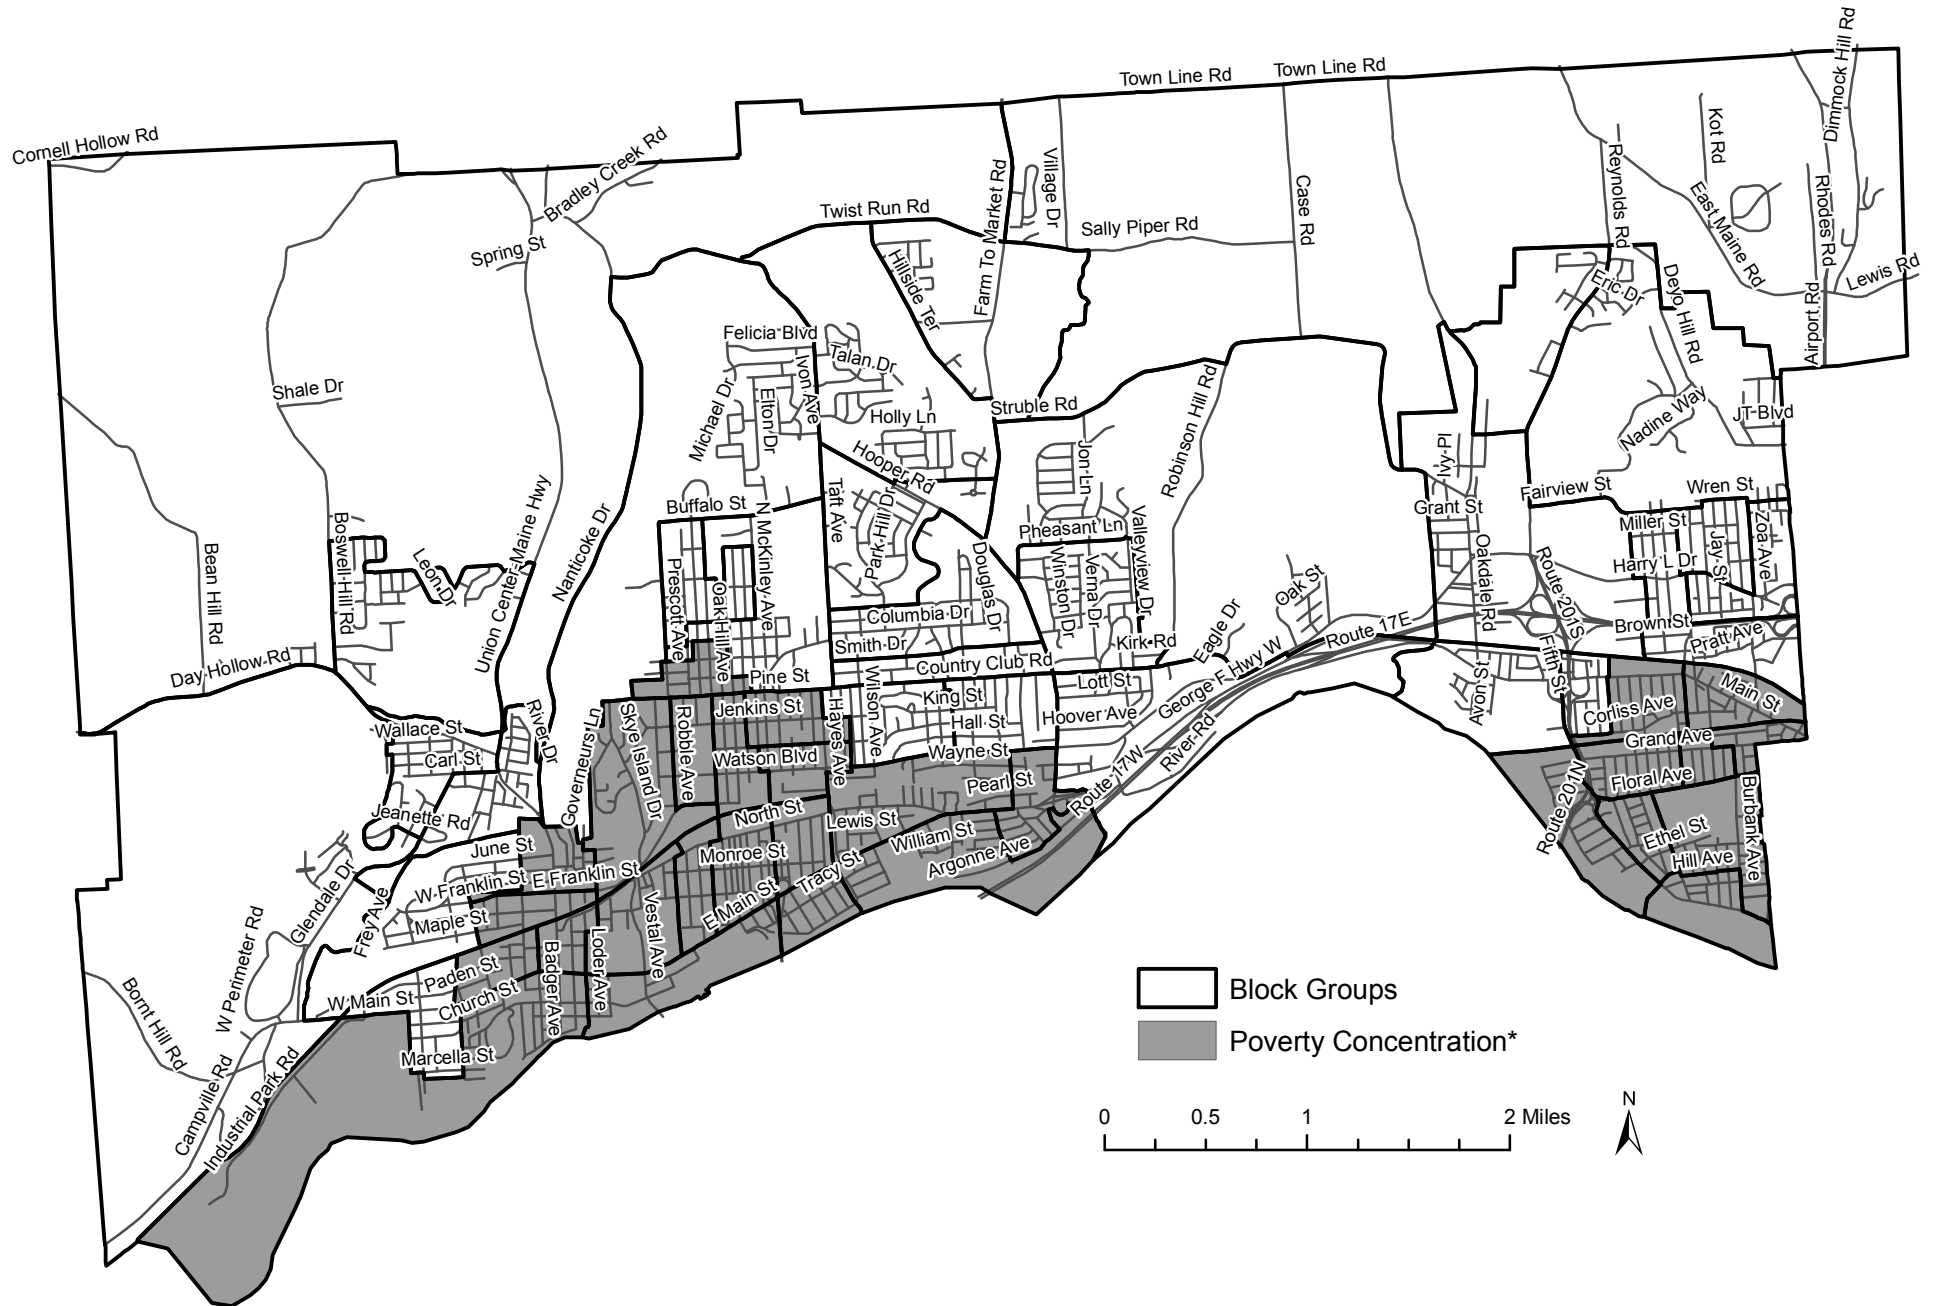

Concentration of Poverty Town of Union, NY

*using HUD definition of those areas that exceed the town wide percentage of persons below the poverty level, 11.1%